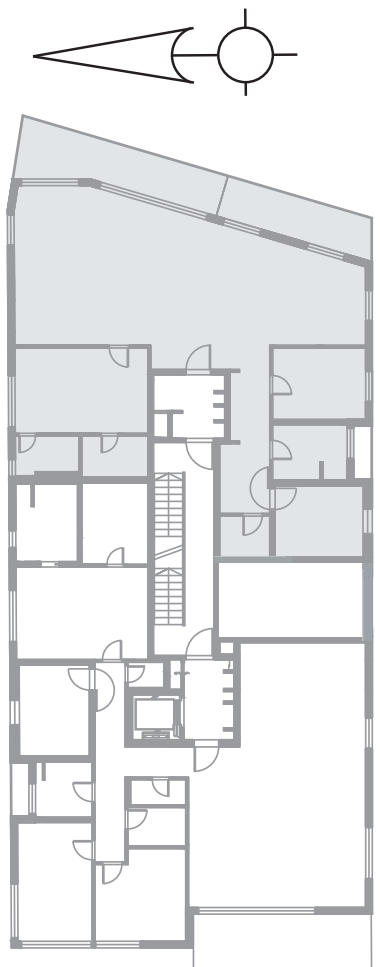

Floor: 3
 Rooms: 4
 Size: 164 Sqm
 Balcony Size: 23.5 Sqm
 Air Directions: South, North, East

Apt. Number
11

Biltmore St.