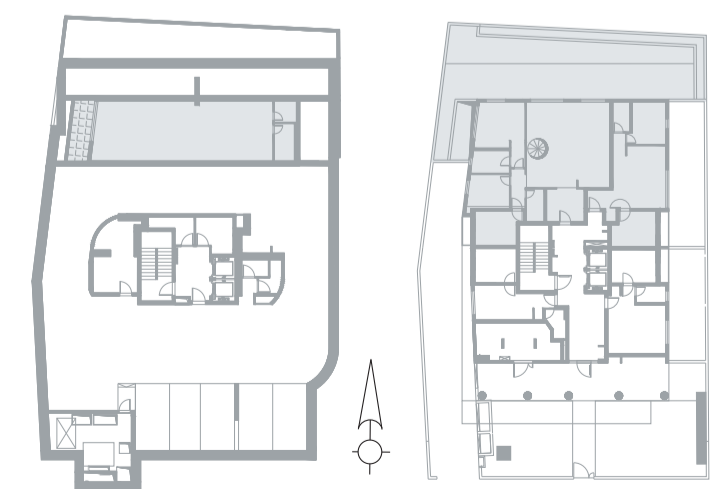

Floor: Garden and -1  
 Rooms: 4  
 Size: 114 +79 Sqm  
 Garden Size: 123 +9 Sqm  
 Air Directions: North, East, West

Apt. Number

**03**

Professor Schorr St.