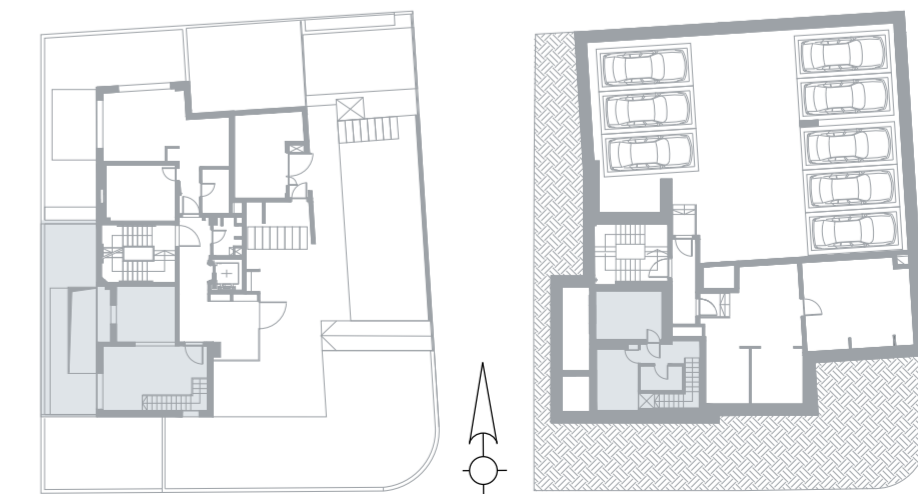

Floor: Ground and -1
 Rooms: 2
 Size: 37 + 33 Sqm
 Garden Size: 24 + 6.5 Sqm
 Air Directions: South, West

Apt. Number
02

Mosinson St.