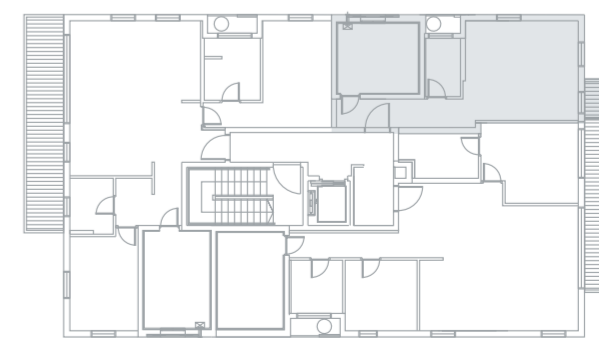

Floor: 3

Size: 44 Sqm

Balcony Size: 2.5 Sqm

Air Directions: North, East

Apt. Number

10

.Shlomo HaMelekh St