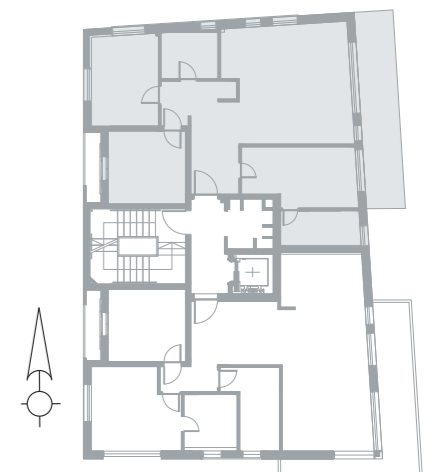

Floor: 5
 Rooms: 4
 Size: 91 Sqm
 Garden Size: 13 Sqm Air
 Directions: North, East, West

Apt. Number

11

Mosinson St.