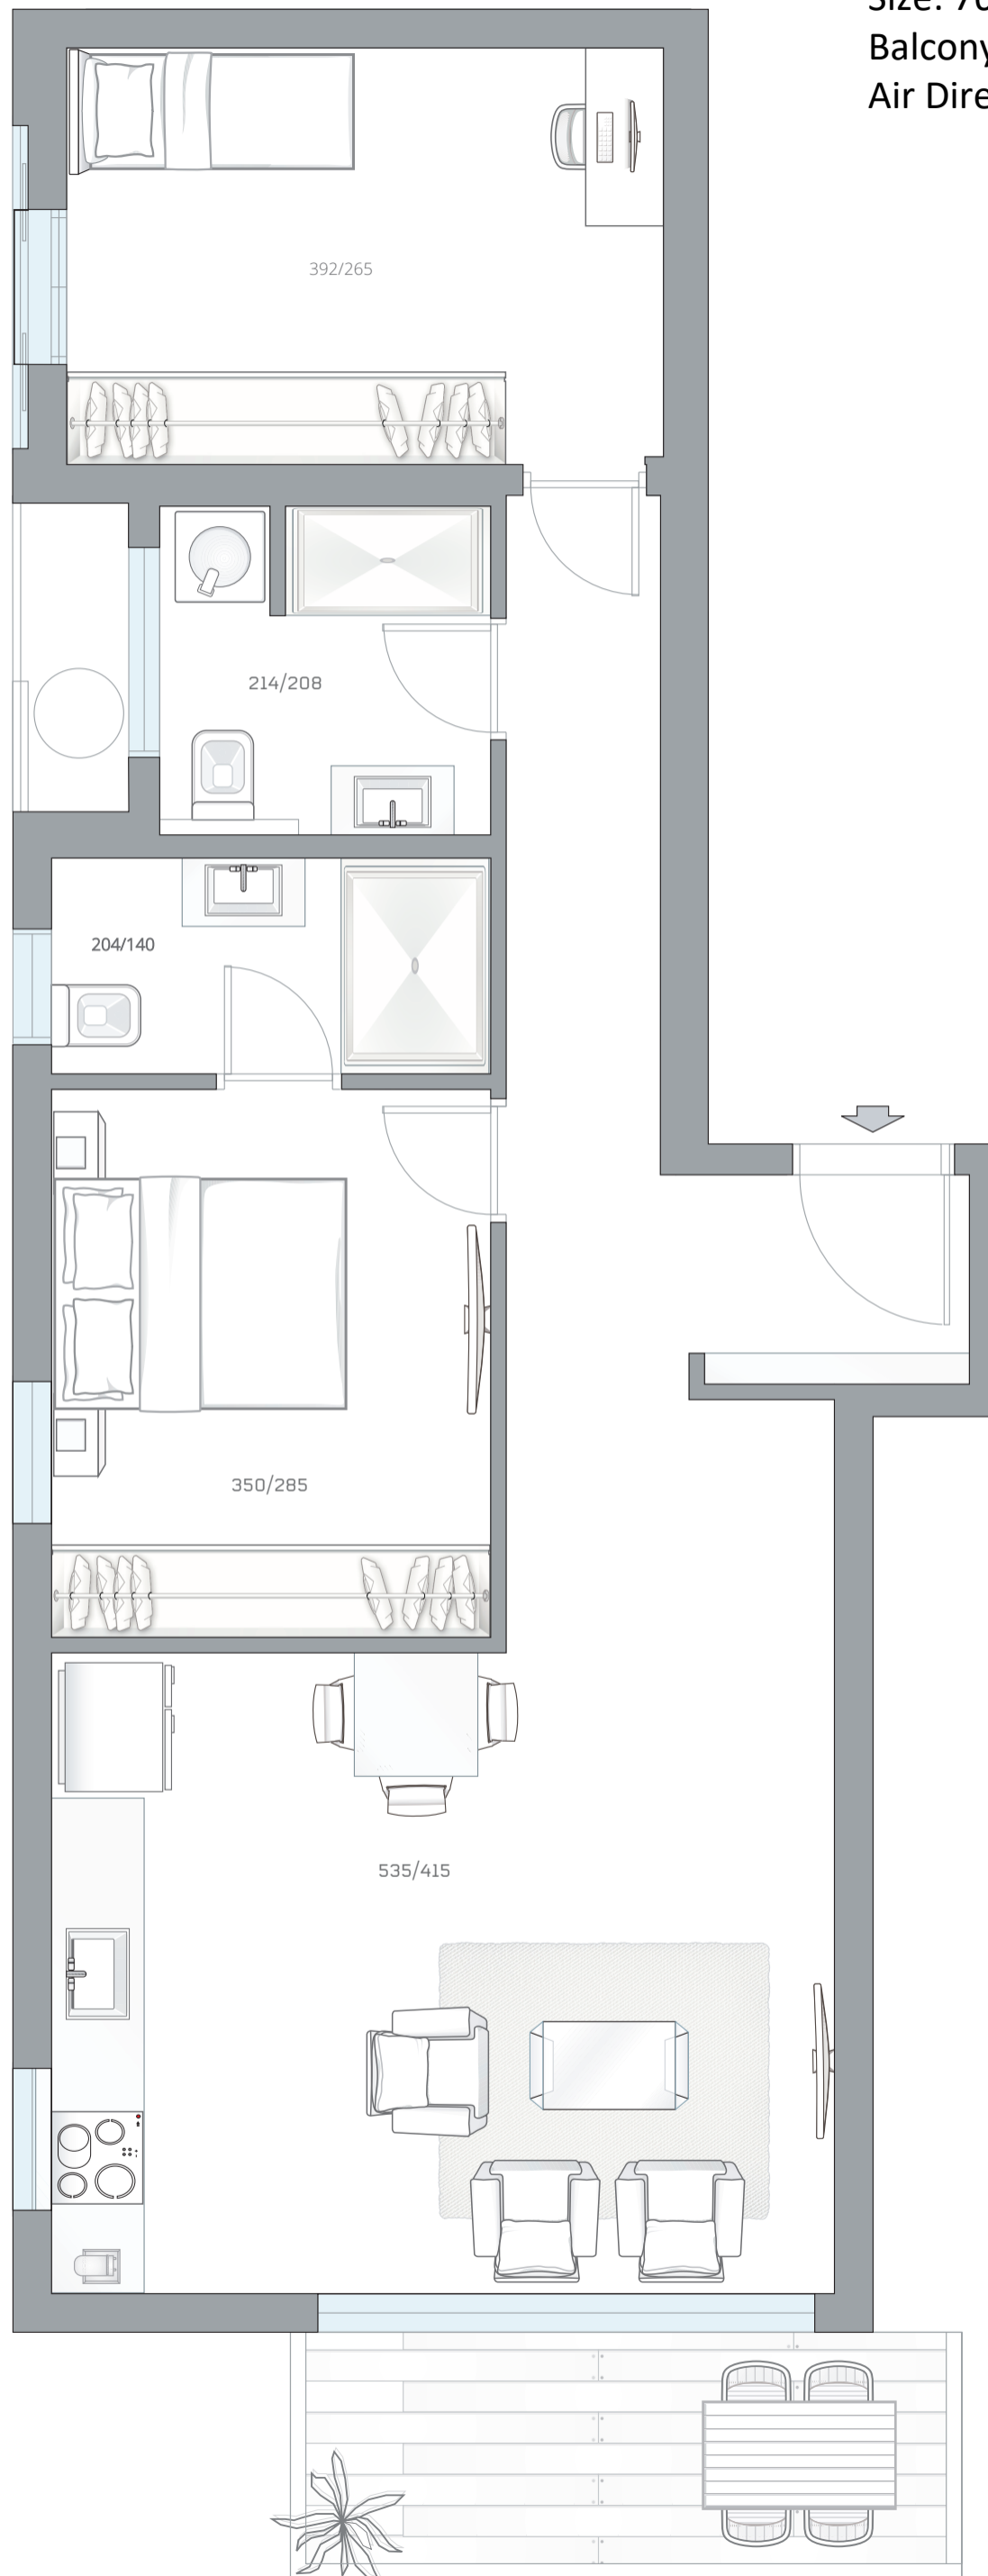

Apt. Number 5 | Floor: 1

Rooms: 3

Size: 76 Sqm

Balcony Size: 6.5 Sqm

Air Directions: South, East

Shlomo HaMelekh St.