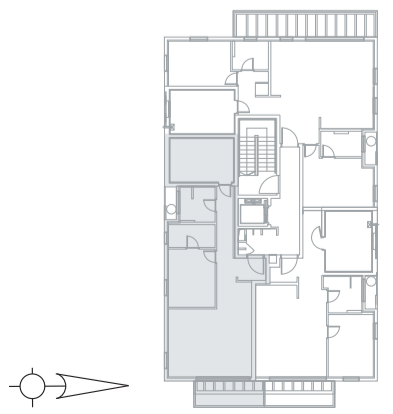

Apt. Number 5 | Floor: 1

Rooms: 3

Size: 76 Sqm

Balcony Size: 6.5 Sqm

Air Directions: South, East

Shlomo HaMelekh St.