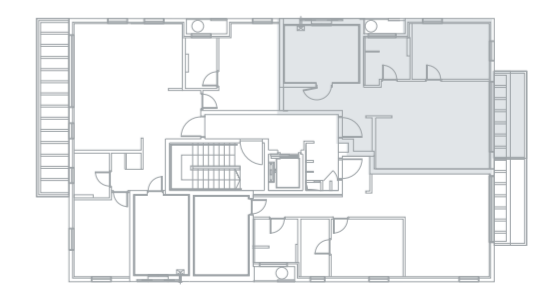

Floor: 5
 Rooms: 3
 Size: 68 Sqm
 Balcony Size: 6.5 Sqm
 Air Directions: North, East

Apt. Number
16

.Shlomo HaMelekh St