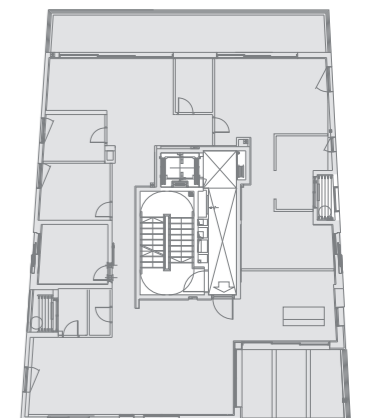

Apt. Number: 20  
 Floor: 7  
 Rooms: 5  
 Size: 208.5 Sqm  
 Balcony Size: 28 + 17 Sqm  
 Air Directions: All Directions

Sharet St.