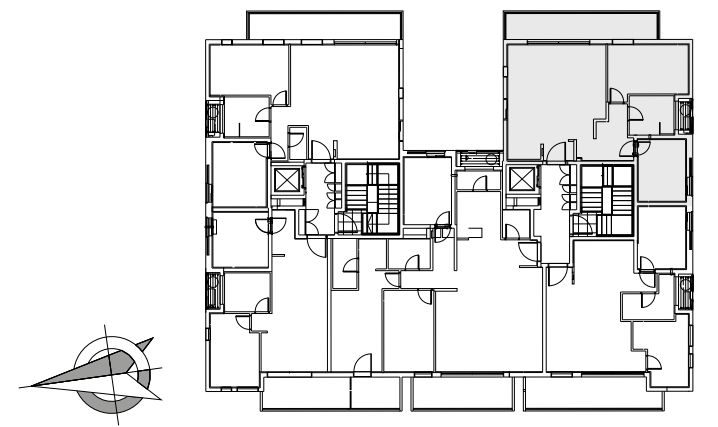

Apt. Number: 6

Floor: 1

Rooms: 3

Size: 79 Sqm

Balcony Size: 14 Sqm

Air Directions: South, North, East

Pumbedita St.