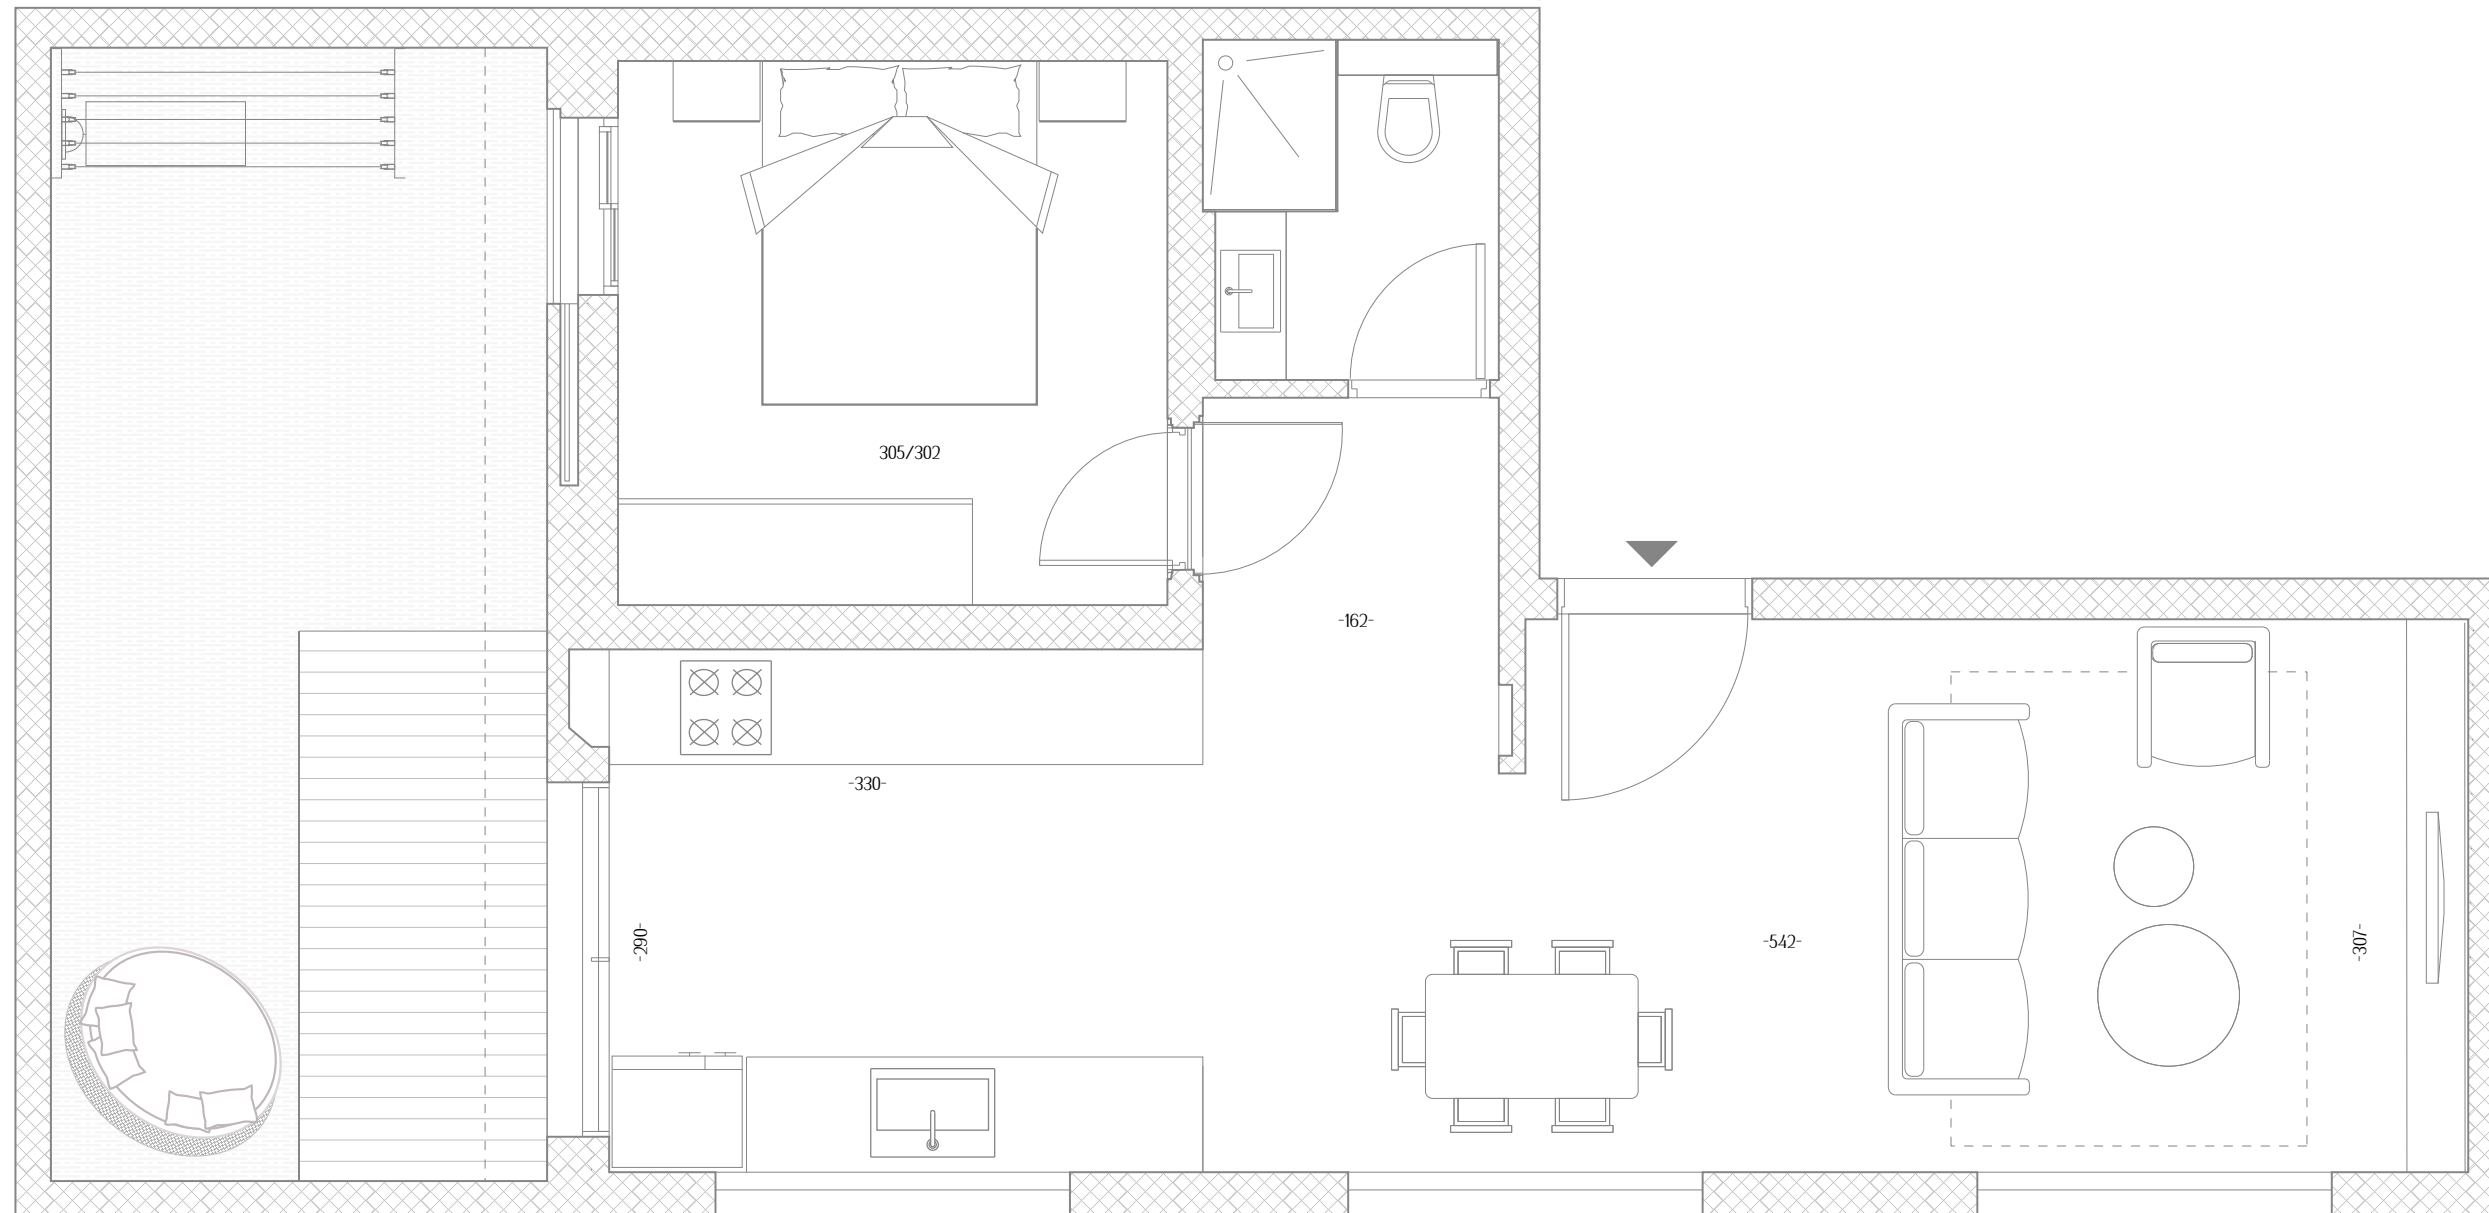

Apt. Number: 3

Floor: Ground

Rooms: 2

Size: 57 Sqm

Garden Size: 20 Sqm

Air Directions: North, West

Pumbedita St.