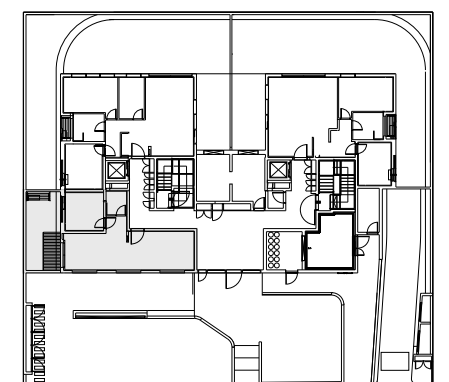

Apt. Number: 3

Floor: Ground

Rooms: 2

Size: 57 Sqm

Garden Size: 20 Sqm

Air Directions: North, West

Pumbedita St.