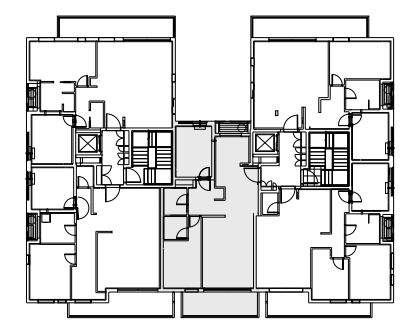

Apt. Number: **24**  
 Floor: 5  
 Rooms: 3  
 Size: 81 Sqm  
 Balcony Size: 11 Sqm  
 Air Directions: East, West

Pumbedita St.