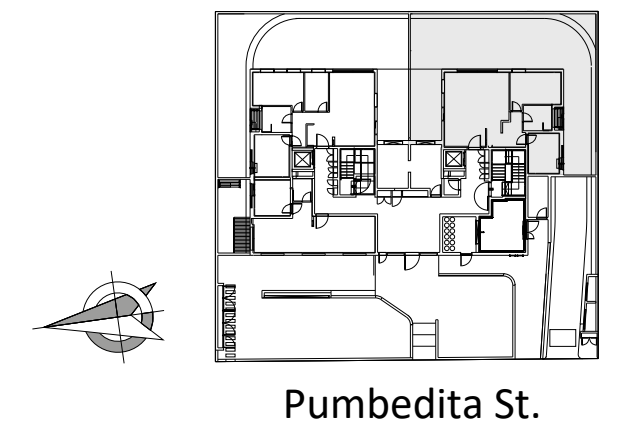

Apt. Number: **1**  
 Floor: Ground  
 Rooms: 3  
 Size: 80 Sqm  
 Garden Size: 129 Sqm  
 Air Directions: South, North, East

Pumbedita St.