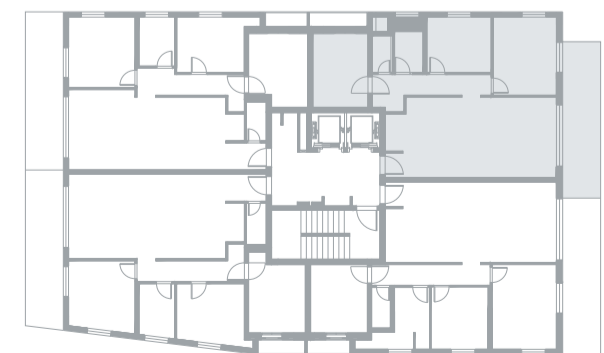

Floor: 1  
 Rooms: 4  
 Size: 85 Sqm  
 Balcony Size: 14 Sqm  
 Air Directions: South, East

Apt. Number

**05**

Professor Schorr St.