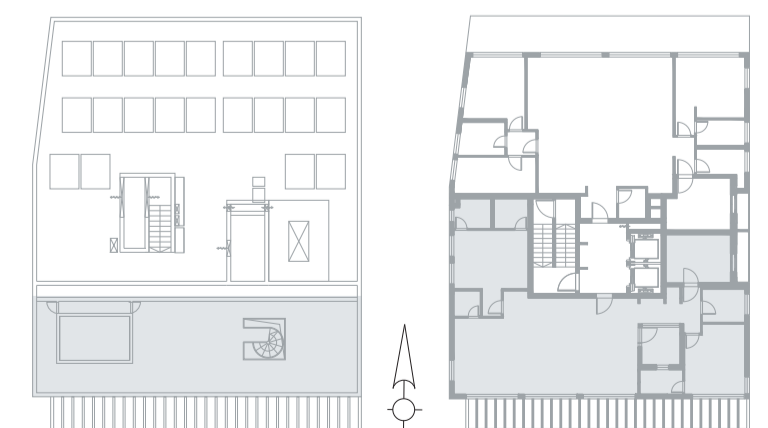

Floor: 7 and Roof
 Rooms: 4
 Size: 133 Sqm
 Roof Balcony Size: 95 Sqm
 Air Directions: South, East, West

Apt. Number

28

Professor Schorr St.