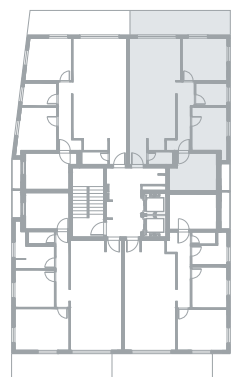

Floor: 6
Rooms: 4
Size: 84 Sqm
Balcony Size: 14 Sqm
Air Directions: North, East

Apt. Number

27

Professor Schorr St.