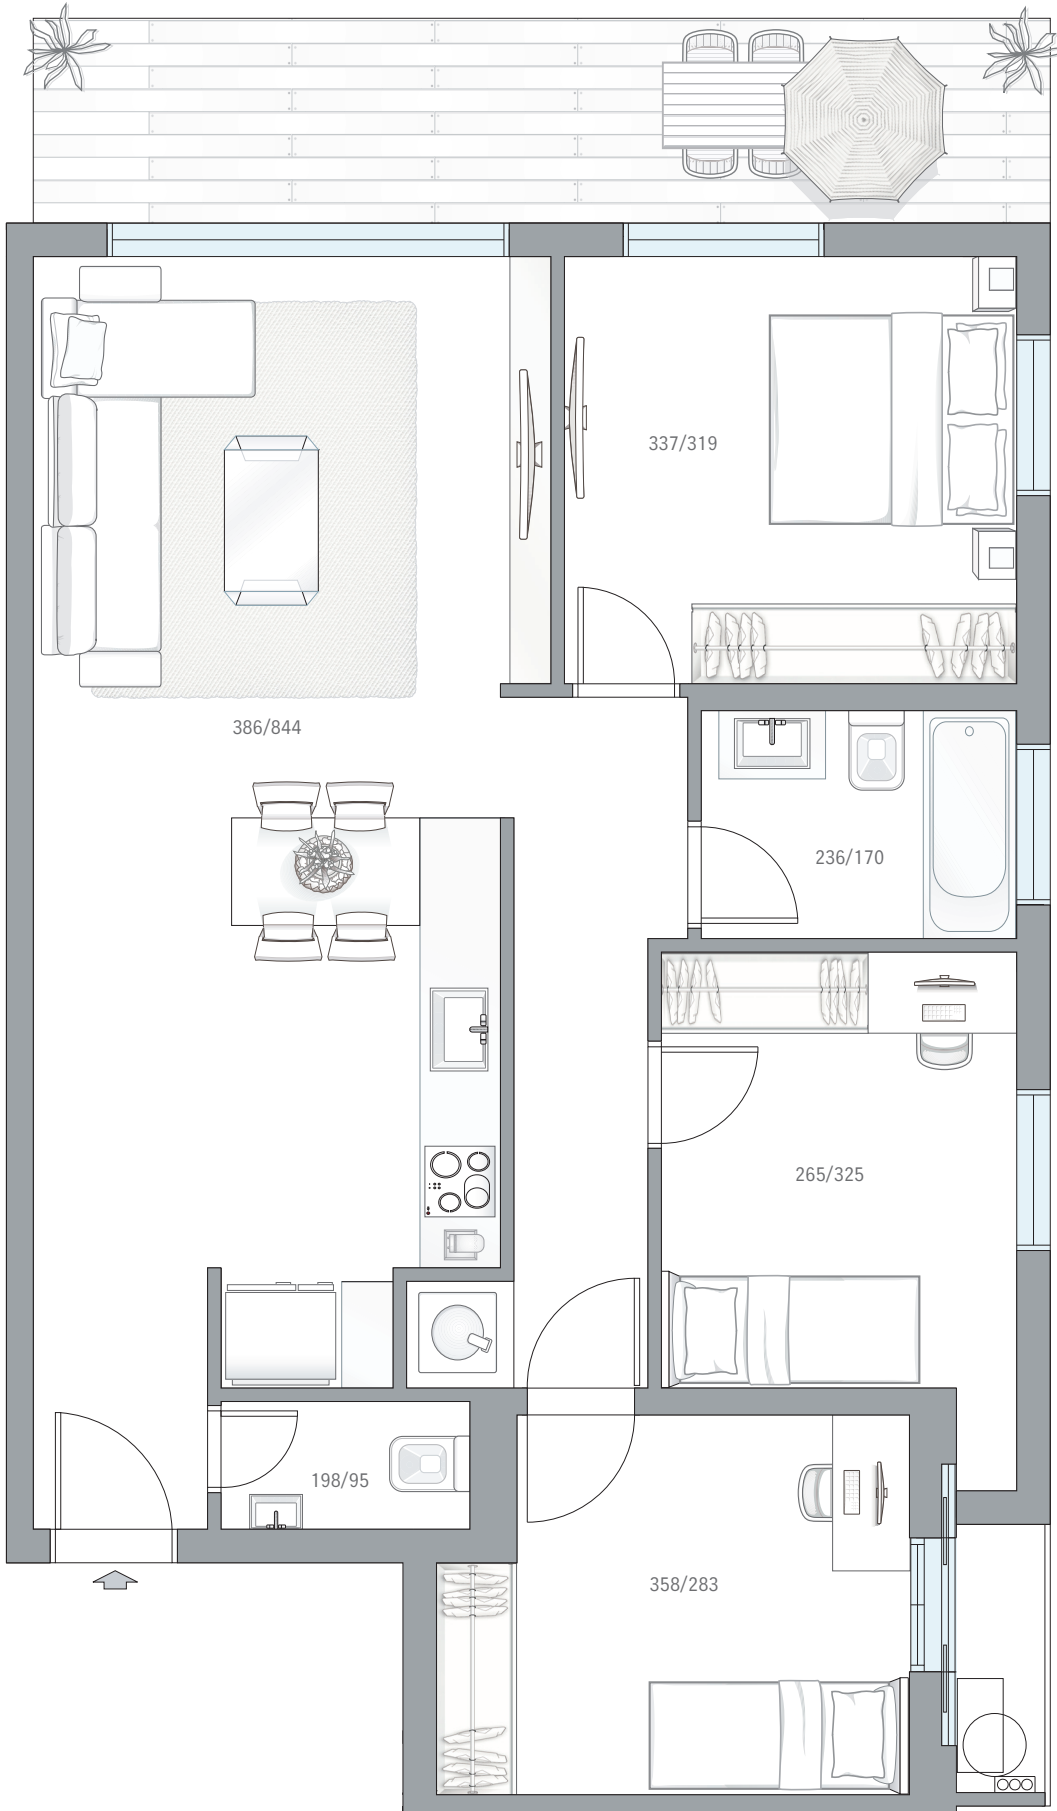

Floor: 6
Rooms: 4
Size: 84 Sqm
Balcony Size: 14 Sqm
Air Directions: North, East

Apt. Number

27

Professor Schorr St.