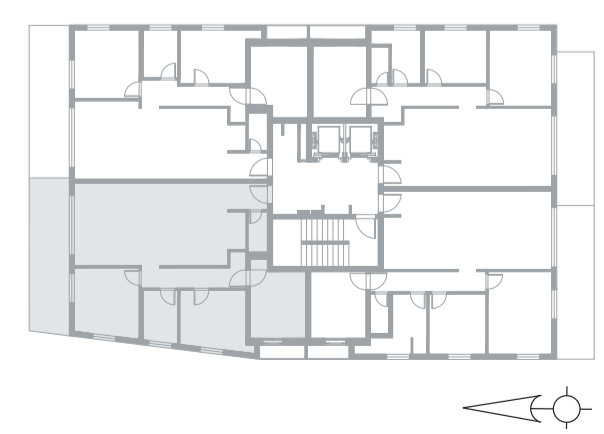

Floor: 5
 Rooms: 4
 Size: 88 Sqm
 Balcony Size: 14 Sqm
 Air Directions: North, West

Apt. Number

23

Professor Schorr St.