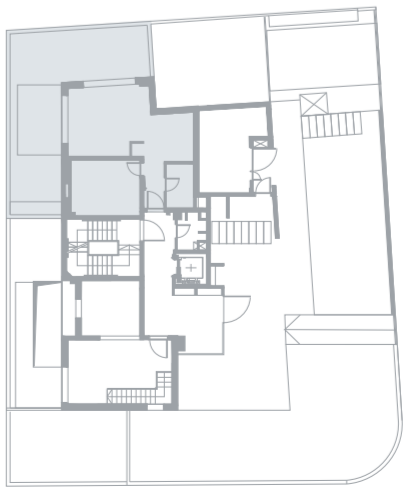

<p>Floor: Ground          Rooms: 2          Size: 51 Sqm          Garden Size: 40 Sqm          Air Directions: North, West</p>	<p>Apt. Number  <b>01</b></p>
--	-----------------------------------

Mosinson St.