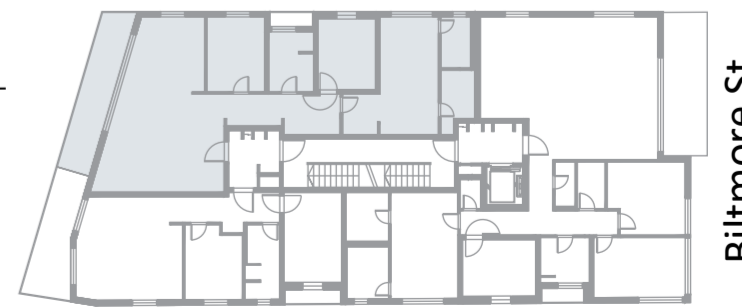

Floor: 2
 Rooms: 4
 Size: 114 Sqm
 Balcony Size: 12.5 Sqm
 Air Directions: South, East

Apt. Number
08

Biltmore St.