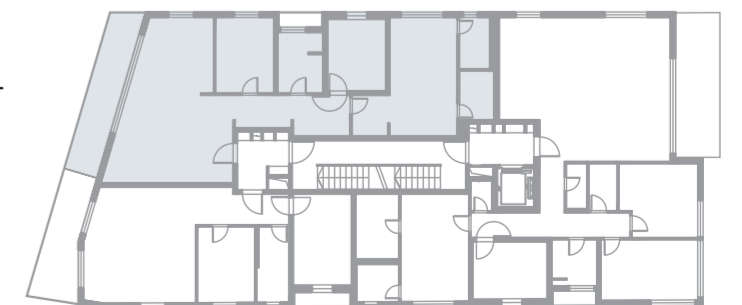

Floor: 1
 Rooms: 4
 Size: 112 Sqm
 Balcony Size: 12.5 Sqm
 Air Directions: South, East

Apt. Number
05

Biltmore St.