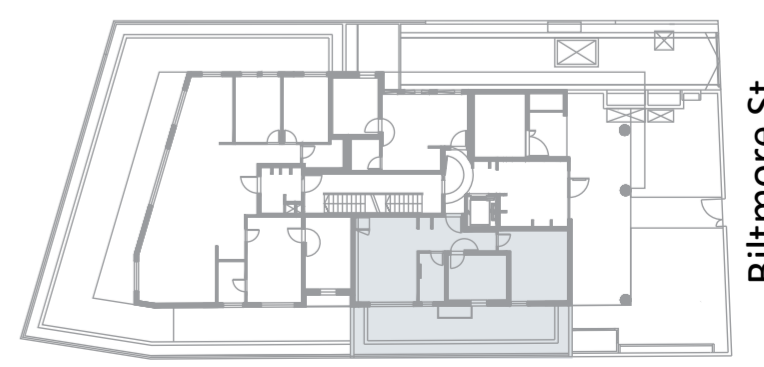

Floor: Ground
 Rooms: 3
 Size: 65 Sqm
 Garden Size: 38 Sqm
 Air Directions: North

Apt. Number
02

Biltmore St.