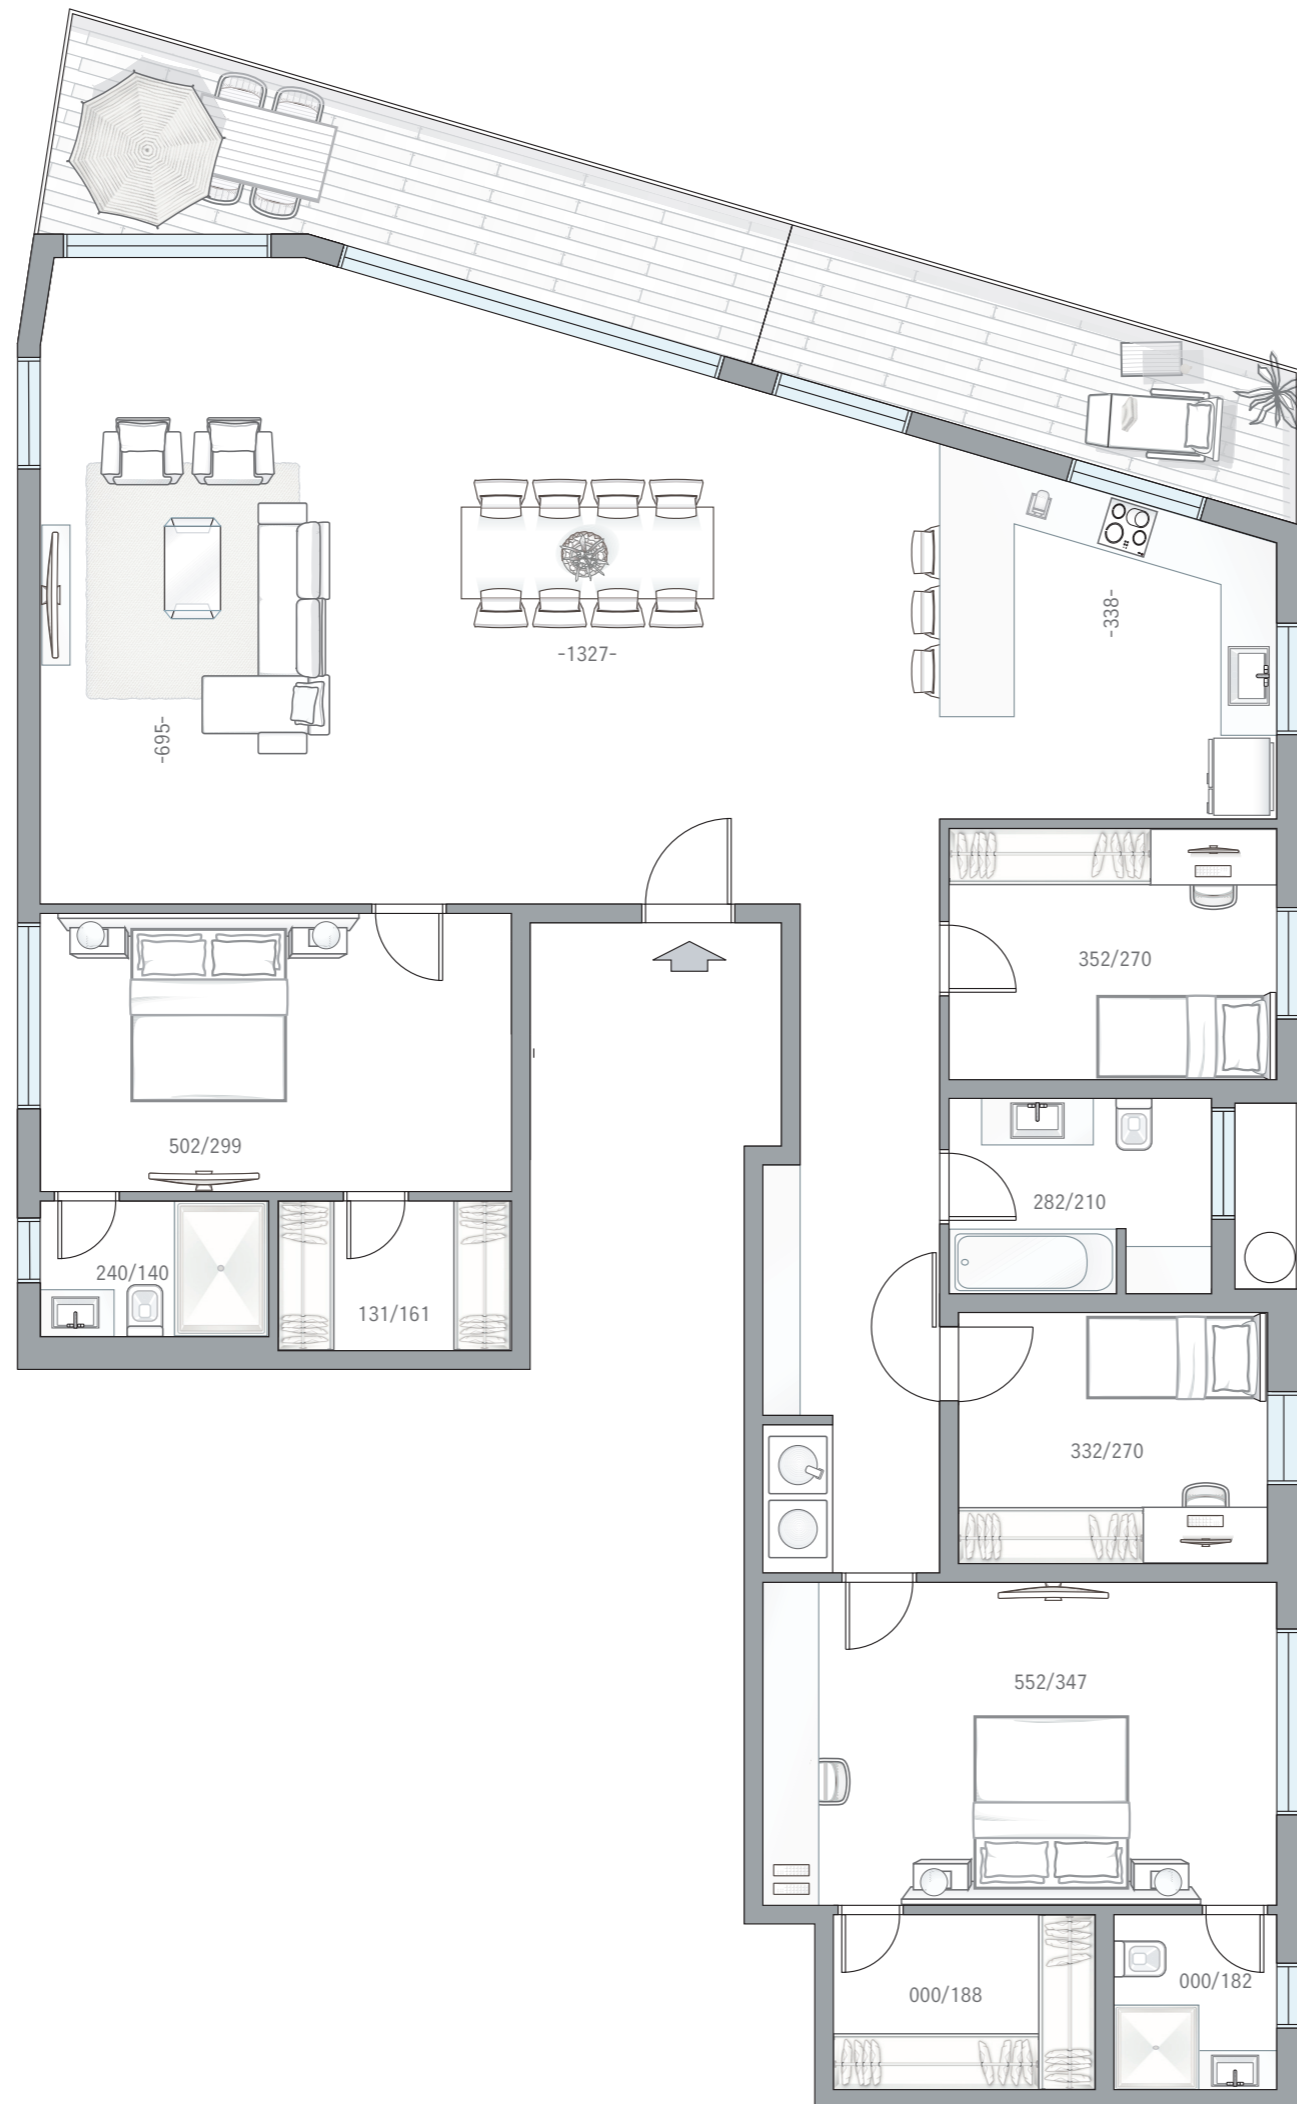

Floor: 4  
Rooms: 5  
Size: 183 Sqm  
Balcony Size: 23.52 Sqm  
Air Directions: South, North, East

Apt. Number  
**13**

Biltmore St.