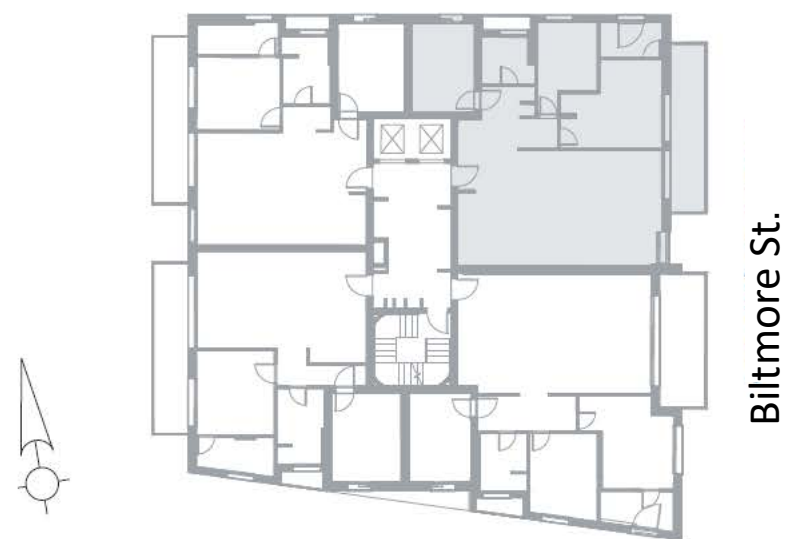

Floor: 5 Rooms: 4 Size: 114 Sqm Balcony Size: 12.5 Sqm Air Directions: North, East	Apt. Number <h1>21</h1>
--	----------------------------

Biltmore St.